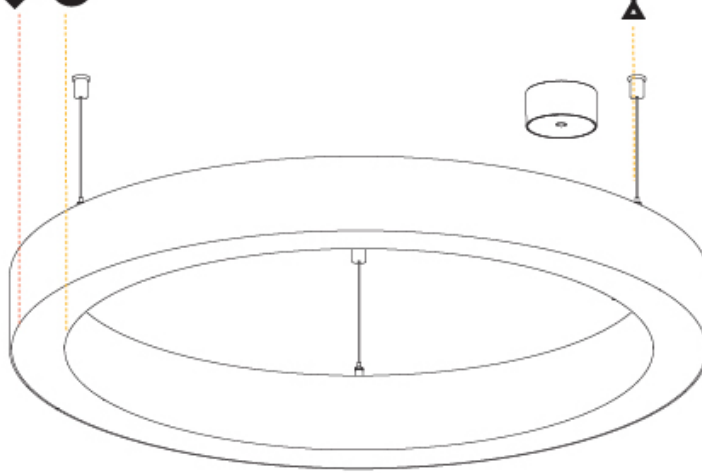

PROJECT	_____
TYPE	_____
SPECIFIER	_____
QUANTITY	_____
DATE	_____

For Color / Finish Chart & Symbology see Appendix or product page downloadable area.

°K

Dimming	DP	DV		
	Phase	0-10V		
Color Temperature	30K	35K	°K	
	3000K	3500K		40K
Diffuser	01	02	D	
	Opal	Micro-Prism		
Suspension Cable Color and Length	..05	..10	T	
	2000	6000		

ORDER-EXAMPLE: °K
L3XXXX- DV 30K 02 01 05
0-10V 3000K Black Opal
2000mm/Trans