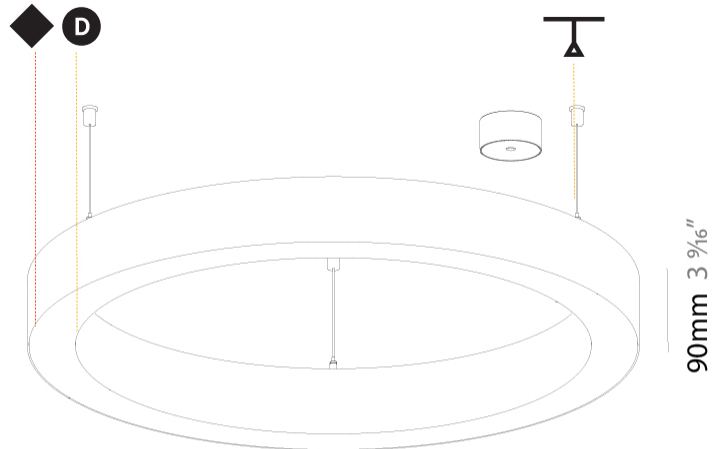

GENERAL

Series: Glorious
Subseries: Glorious Slim
Brand: Prolicht
Division: Architectural
Mounting Type: Suspension
Mounting Location: Ceiling
Subcategory: Ambient

PHYSICAL

Shape: Round
Diameter (mm): 800
Diameter (in): 31 1/2
Height (mm): 90
Height (in): 3 9/16
Max. Overall Height (mm): 2090
Max. Overall Height (in): 82 5/16
Light Distribution: Direct
Weight (kg): 6.772
Weight (lbs): 14.93
Diffuser: [PMMA - Opal or Micro-Prism](#)
Fixture Finish: [SSR / BKV / CWI / CRY / HAB / UFT / ITA / RUA / FTG / MYG / LOD / PUS / FRO / FUP / KIA / POP / BLS / SPG / MEY / GOH / GUM / CHC / COM / ABZ / JAG / OBR / MOS / ROR](#)
Fixture Material: Aluminum
Cable Details: 2000mm or 6000mm Transparent Cable

ELECTRICAL

Lamp Type: LED (Zhaga Standard)
Input Wattage (W): 52.1
Total Output Wattage (W): 48
Dimming: [Tri-Mode (Non-Dimming and Phase Dimming (120Vac only) and 0-10V Dimming)](#)
Driver Included: Yes
Driver Location: Integrated
Driver Type: Constant Current - Universal
Driver Class: Class 2
Input Voltage (V): 120 - 277
Constant Current (MA): 350

LED

Color Temperature (°K): [2700 / 3000 / 3500 / 4000](#)
Max. Delivered Lumen (lm): 6237 / 6388 / 4979 / 6768
Nominal Lumen (lm): 7955 / 8148 / 6351 / 8632
CRI: >80 CRI
Efficiency (%): 88
Lamp Life (hrs): 50000

OPTICAL

Beam Angle: 110

RATINGS AND CERTIFICATIONS

Certified By: Certified for North American Standards
IP rating: IP20

Ø 670mm 26 3/8"

Ø 800mm 31 1/2"

90mm 3 9/16"