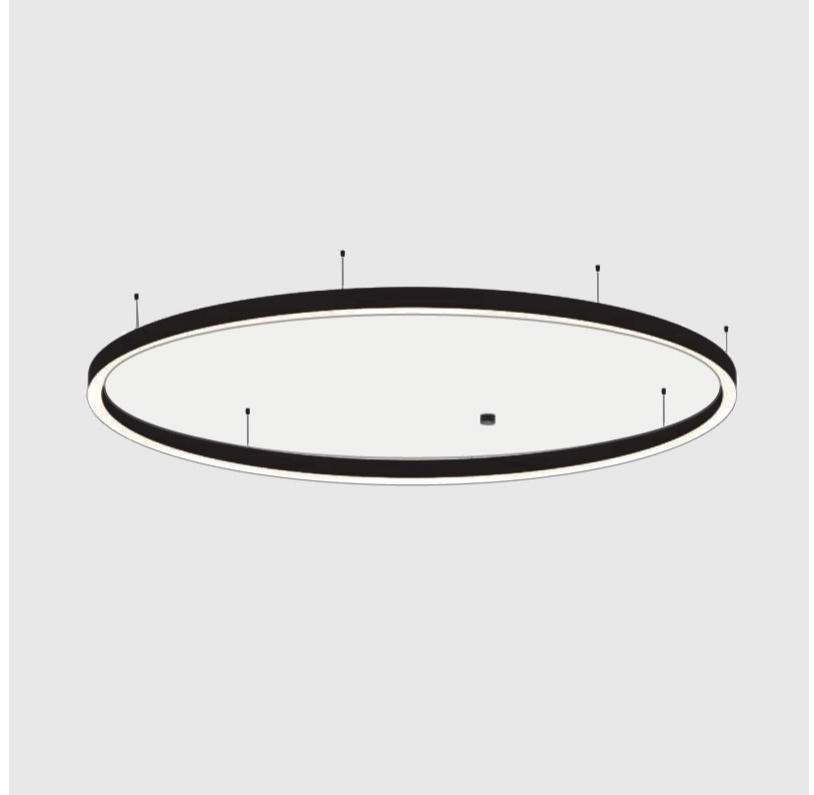

GENERAL

Series: Glorious
Subseries: Glorious Slim
Brand: Prolicht
Division: Architectural
Mounting Type: Suspension
Mounting Location: Ceiling
Subcategory: Ambient

PHYSICAL

Shape: Round
Diameter (mm): 5200
Diameter (in): 204 ³/₄
Height (mm): 90
Height (in): 3 ⁹/₁₆
Max. Overall Height (mm): 2090
Max. Overall Height (in): 82 ⁵/₁₆
Light Distribution: Direct
Weight (kg): 47.232
Weight (lbs): 104.15
Diffuser: PMMA - Opal or Micro-Prism
Fixture Finish: SSR / BKV / CWI / CRY / HAB / UFT / ITA / RUA / FTG / MYG / LOD / PUS / FRO / FUP / KIA / POP / BLS / SPG / MEY / GOH / GUM / CHC / COM / ABZ / JAG / OBR / MOS / ROR
Fixture Material: Aluminum
Cable Details: 2000mm or 6000mm Transparent Cable

ELECTRICAL

Lamp Type: LED (Zhaga Standard)
Input Wattage (W): 403.2
Total Output Wattage (W): 336
Dimming: Tri-Mode (Non-Dimming and Phase Dimming (120Vac only) and 0-10V Dimming)
Driver Included: Yes
Driver Location: Integrated
Driver Type: Constant Current - Universal
Driver Class: Class 2
Input Voltage (V): 120 - 277
Constant Current (MA): 350

LED

Color Temperature (°K): 3000 / 3500 / 4000
Max. Delivered Lumen (lm): 47520 / 48510 / 49500
CRI: >80 CRI
Efficiency (%): 88
Lamp Life (hrs): 50000

OPTICAL

RATINGS AND CERTIFICATIONS

Certified By: Certified for North American Standards
IP rating: IP20