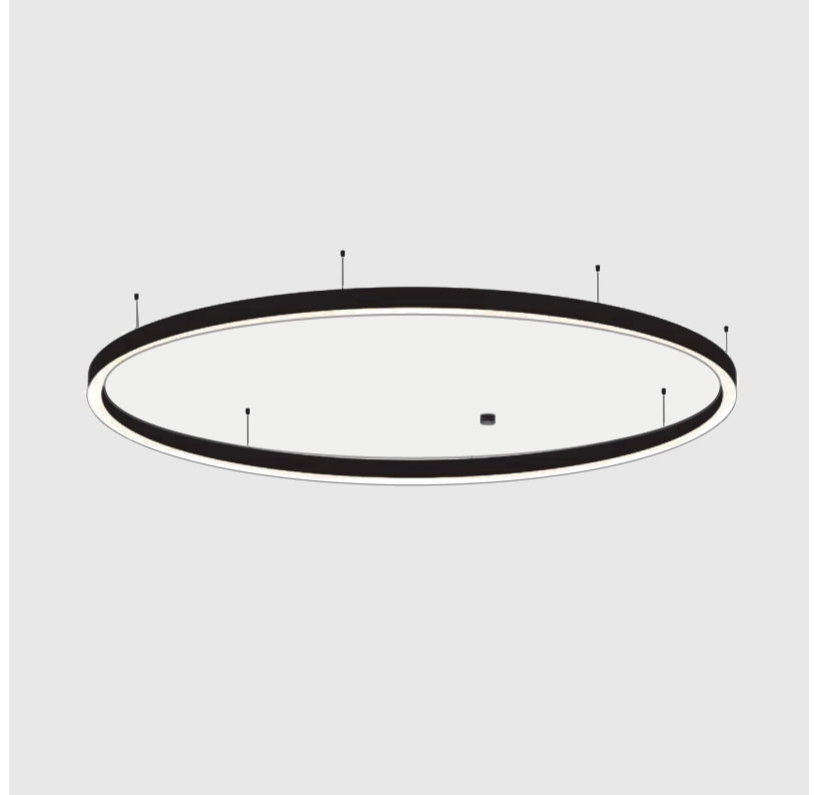

GENERAL

Series: Glorious
Subseries: Glorious Slim
Brand: Prolicht
Division: Architectural
Mounting Type: Suspension
Mounting Location: Ceiling
Subcategory: Ambient

PHYSICAL

Shape: Round
Diameter (mm): 5200
Diameter (in): 204 ³/₄
Height (mm): 90
Height (in): 3 ⁹/₁₆
Max. Overall Height (mm): 2090
Max. Overall Height (in): 82 ⁵/₁₆
Light Distribution: Direct / Indirect
Weight (kg): 55.788
Weight (lbs): 123.00
Diffuser: PMMA - Opal or Micro-Prism
Fixture Finish: SSR / BKV / CWI / CRY / HAB / UFT / ITA / RUA / FTG / MYG / LOD / PUS / FRO / FUP / KIA / POP / BLS / SPG / MEY / GOH / GUM / CHC / COM / ABZ / JAG / OBR / MOS / ROR
Fixture Material: Aluminum
Cable Details: 2000mm or 6000mm Transparent Cable

ELECTRICAL

Lamp Type: LED (Zhaga Standard)
Input Wattage (W): 392 / 280
Total Output Wattage (W): 336 / 240
Dimming: Tri-Mode (Non-Dimming and Phase Dimming (120Vac only) and 0-10V Dimming)
Driver Included: Yes
Driver Location: Integrated
Driver Type: Constant Current - Universal
Driver Class: Class 2
Input Voltage (V): 120 - 277
Constant Current (MA): 350

LED

Color Temperature (°K): 3000 / 3500 / 4000
Max. Delivered Lumen (lm): 72090 / 73588 / 75090
CRI: >80 CRI
Lamp Life (hrs): 50000

OPTICAL

RATINGS AND CERTIFICATIONS

Certified By: Certified for North American Standards
IP rating: IP20