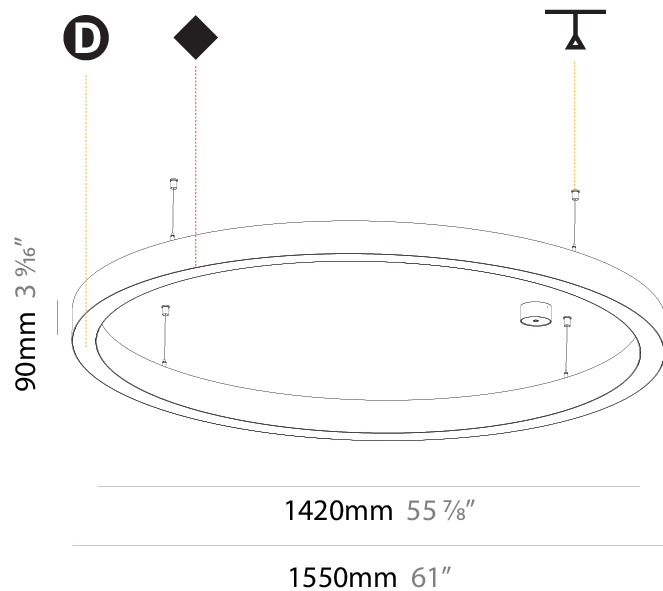

GENERAL

Series: Glorious
Subseries: Glorious Slim
Brand: Prolicht
Division: Architectural
Mounting Type: Suspension
Mounting Location: Ceiling
Subcategory: Ambient

PHYSICAL

Diameter (mm): 1550
Diameter (in): 61
Height (mm): 90
Height (in): 3 9/16
Max. Overall Height (mm): 2090
Max. Overall Height (in): 82 5/16
Light Distribution: Direct / Indirect
Weight (kg): 17.714
Weight (lbs): 37.71
Diffuser: PMMA - Opal or Micro-Prism
Fixture Finish: SSR / BKV / CWI / CRY / HAB / UFT / ITA / RUA / FTG / MYG / LOD / PUS / FRO / FUP / KIA / POP / BLS / SPG / MEY / GOH / GUM / CHC / COM / ABZ / JAG / OBR / MOS / ROR
Fixture Material: Aluminum
Cable Details: 2000mm or 6000mm Transparent Cable

ELECTRICAL

Lamp Type: LED (Zhaga Standard)
Input Wattage (W): 112 / 98
Total Output Wattage (W): 96 / 84
Dimming: Tri-Mode (Non-Dimming and Phase Dimming (120Vac only) and 0-10V Dimming)
Driver Included: Yes
Driver Location: Integrated
Driver Type: Constant Current - Universal
Driver Class: Class 2
Input Voltage (V): 120 - 277
Constant Current (MA): 350

LED

Color Temperature (°K): 3000 / 3500 / 4000
Max. Delivered Lumen (lm): 19660 / 20070 / 20480
CRI: >80 CRI
Lamp Life (hrs): 50000

OPTICAL

RATINGS AND CERTIFICATIONS

Certified By: Certified for North American Standards
IP rating: IP20