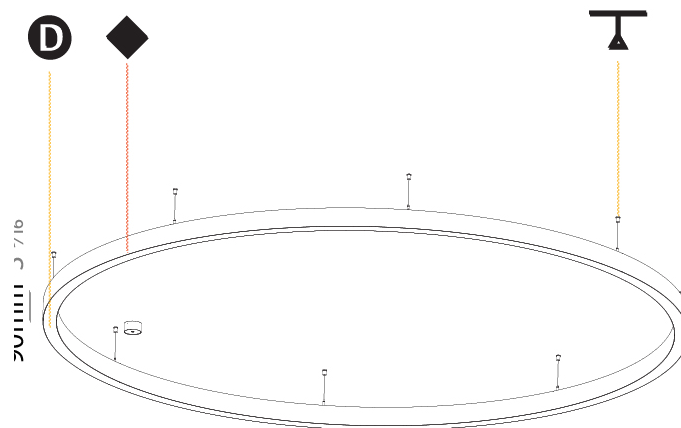

GENERAL

Series: Glorious
Subseries: Glorious Slim
Brand: Prolicht
Division: Architectural
Mounting Type: Suspension
Mounting Location: Ceiling
Subcategory: Ambient

PHYSICAL

Shape: Round
Diameter (mm): 3000
Diameter (in): 118 1/8
Height (mm): 90
Height (in): 3 9/16
Max. Overall Height (mm): 2090
Max. Overall Height (in): 82 5/16
Light Distribution: Direct / Indirect
Weight (kg): 31.716
Weight (lbs): 69.93
Diffuser: [PMMA - Opal or Micro-Prism](#)
Fixture Finish: [SSR / BKV / CWI / CRY / HAB / UFT / ITA / RUA / FTG / MYG / LOD / PUS / FRO / FUP / KIA / POP / BLS / SPG / MEY / GOH / GUM / CHC / COM / ABZ / JAG / OBR / MOS / ROR](#)
Fixture Material: Aluminum
Cable Details: 2000mm or 6000mm Transparent Cable

ELECTRICAL

Lamp Type: LED (Zhaga Standard)
Input Wattage (W): 224 / 112
Total Output Wattage (W): 192 / 84
Dimming: [Tri-Mode (Non-Dimming and Phase Dimming (120Vac only) and 0-10V Dimming)](#)
Driver Included: Yes
Driver Location: Integrated
Driver Type: Constant Current - Universal
Driver Class: Class 2
Input Voltage (V): 120 - 277
Constant Current (MA): 350

LED

Color Temperature (°K): 3000 / 3500 / 4000
Max. Delivered Lumen (lm): 38980 / 39798 / 40610
CRI: >80 CRI
Lamp Life (hrs): 50000

OPTICAL

RATINGS AND CERTIFICATIONS

Certified By: Certified for North American Standards
IP rating: IP20

2870mm 113"

3000mm 118 1/8"