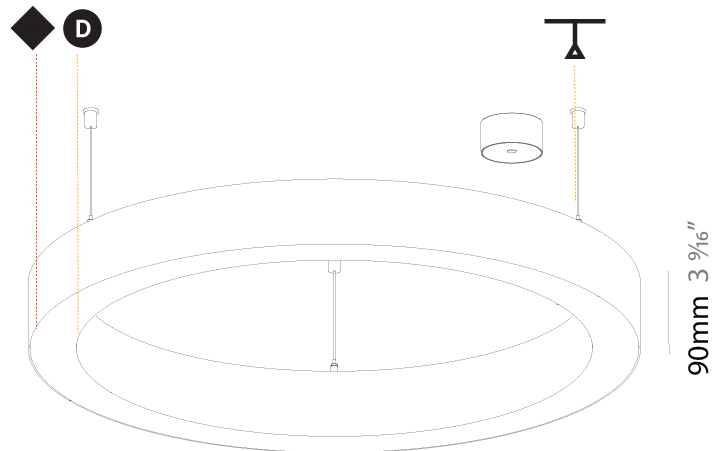

GENERAL

Series: Glorious
Subseries: Glorious Slim
Brand: Prolicht
Division: Architectural
Mounting Type: Suspension
Mounting Location: Ceiling
Subcategory: Ambient

PHYSICAL

Shape: Round
Diameter (mm): 800
Diameter (in): 31 1/2
Height (mm): 90
Height (in): 3 9/16
Max. Overall Height (mm): 2090
Max. Overall Height (in): 82 5/16
Light Distribution: Direct / Indirect
Weight (kg): 8.128
Weight (lbs): 17.92
Diffuser: PMMA - Opal or Micro-Prism
Fixture Finish: SSR / BKV / CWI / CRY / HAB / UFT / ITA / RUA / FTG / MYG / LOD / PUS / FRO / FUP / KIA / POP / BLS / SPG / MEY / GOH / GUM / CHC / COM / ABZ / JAG / OBR / MOS / ROR
Fixture Material: Aluminum
Cable Details: 2000mm or 6000mm Transparent Cable

ELECTRICAL

Lamp Type: LED (Zhaga Standard)
Input Wattage (W): 56 / 52.5
Total Output Wattage (W): 48 / 45
Dimming: Tri-Mode (Non-Dimming and Phase Dimming (120Vac only) and 0-10V Dimming)
Driver Included: Yes
Driver Location: Integrated
Driver Type: Constant Current - Universal
Driver Class: Class 2
Input Voltage (V): 120 - 277
Constant Current (MA): 350

LED

Color Temperature (°K): 3000 / 3500 / 4000
Max. Delivered Lumen (lm): 9830 / 10035 / 10240
CRI: >80 CRI
Lamp Life (hrs): 50000

OPTICAL

RATINGS AND CERTIFICATIONS

Certified By: Certified for North American Standards
IP rating: IP20

Ø 670mm 26 3/8"

Ø 800mm 31 1/2"

90mm 3 9/16"