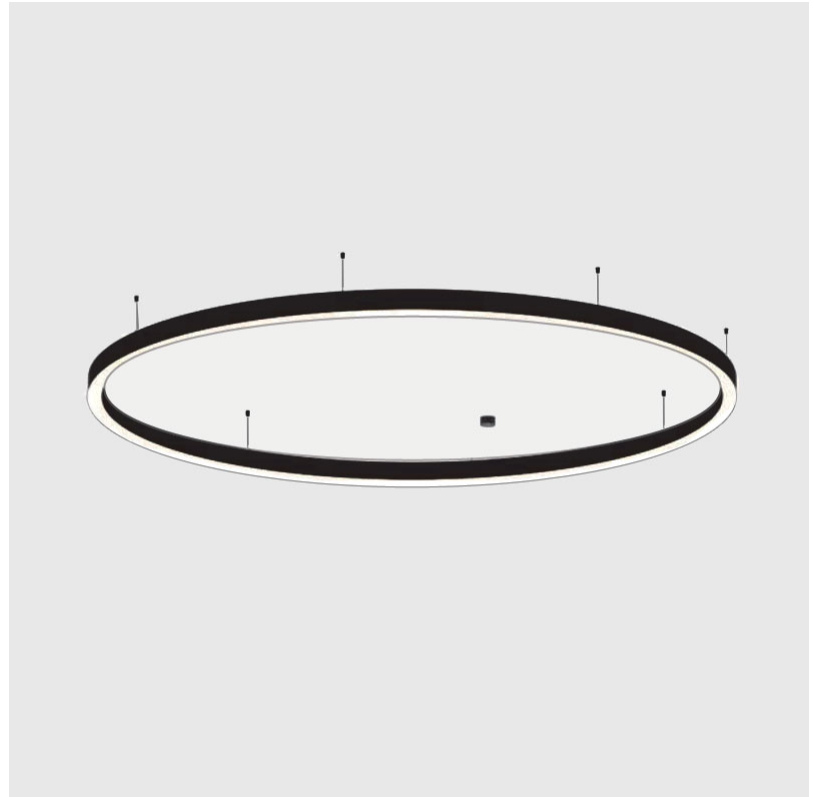

GENERAL

Series: Glorious
Subseries: Glorious Slim
Brand: Prolicht
Division: Architectural
Mounting Type: Suspension
Mounting Location: Ceiling
Subcategory: Ambient

PHYSICAL

Shape: Round
Diameter (mm): 3000
Diameter (in): 118 1/8
Height (mm): 90
Height (in): 3 9/16
Max. Overall Height (mm): 2090
Max. Overall Height (in): 82 5/16
Light Distribution: Direct / Indirect
Weight (kg): 31.716
Weight (lbs): 69.93
Diffuser: [PMMA - Opal or Micro-Prism](#)
Fixture Finish: [SSR / BKV / CWI / CRY / HAB / UFT / ITA / RUA / FTG / MYG / LOD / PUS / FRO / FUP / KIA / POP / BLS / SPG / MEY / GOH / GUM / CHC / COM / ABZ / JAG / OBR / MOS / ROR](#)
Fixture Material: Aluminum
Cable Details: 2000mm or 6000mm Transparent Cable

ELECTRICAL

Lamp Type: LED (Zhaga Standard)
Input Wattage (W): 224 / 112
Total Output Wattage (W): 192 / 84
Dimming: [Tri-Mode (Non-Dimming and Phase Dimming (120Vac only) and 0-10V Dimming)](#)
Driver Included: Yes
Driver Location: Integrated
Driver Type: Constant Current - Universal
Driver Class: Class 2
Input Voltage (V): 120 - 277
Constant Current (MA): 350

LED

Color Temperature (°K): 3000 / 3500 / 4000
Max. Delivered Lumen (lm): 38980 / 39798 / 40610
CRI: >80 CRI
Lamp Life (hrs): 50000

OPTICAL

RATINGS AND CERTIFICATIONS

Certified By: Certified for North American Standards
IP rating: IP20

2870mm 113"

3000mm 118 1/8"