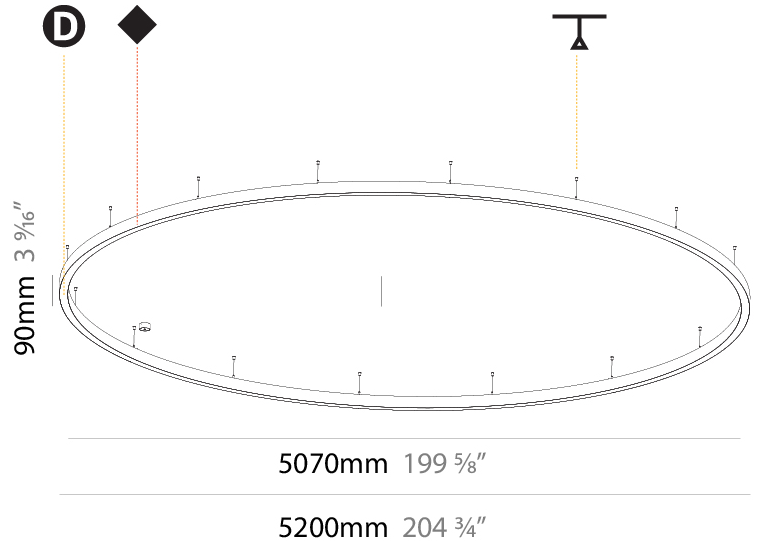

GENERAL

Series: Glorious
Subseries: Glorious Slim
Brand: Prolicht
Division: Architectural
Mounting Type: Suspension
Mounting Location: Ceiling
Subcategory: Ambient

PHYSICAL

Shape: Round
Diameter (mm): 5200
Diameter (in): 204 ³/₄
Height (mm): 90
Height (in): 3 ⁹/₁₆
Max. Overall Height (mm): 2090
Max. Overall Height (in): 82 ⁵/₁₆
Light Distribution: Direct / Indirect
Weight (kg): 55.788
Weight (lbs): 123.00
Diffuser: PMMA - Opal or Micro-Prism
Fixture Finish: SSR / BKV / CWI / CRY / HAB / UFT / ITA / RUA / FTG / MYG / LOD / PUS / FRO / FUP / KIA / POP / BLS / SPG / MEY / GOH / GUM / CHC / COM / ABZ / JAG / OBR / MOS / ROR
Fixture Material: Aluminum
Cable Details: 2000mm or 6000mm Transparent Cable

ELECTRICAL

Lamp Type: LED (Zhaga Standard)
Input Wattage (W): 392 / 280
Total Output Wattage (W): 336 / 240
Dimming: Tri-Mode (Non-Dimming and Phase Dimming (120Vac only) and 0-10V Dimming)
Driver Included: Yes
Driver Location: Integrated
Driver Type: Constant Current - Universal
Driver Class: Class 2
Input Voltage (V): 120 - 277
Constant Current (MA): 350

LED

Color Temperature (°K): 3000 / 3500 / 4000
Max. Delivered Lumen (lm): 72090 / 73588 / 75090
CRI: >80 CRI
Lamp Life (hrs): 50000

OPTICAL

RATINGS AND CERTIFICATIONS

Certified By: Certified for North American Standards
IP rating: IP20