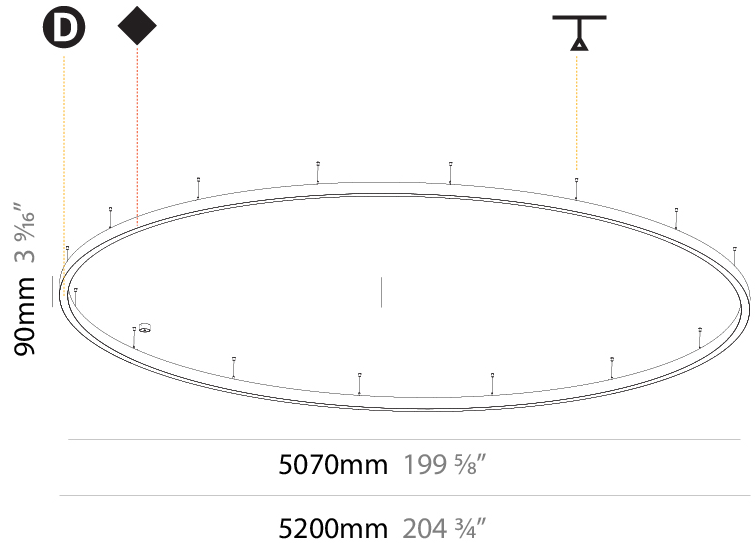

GENERAL

Series: Glorious
Subseries: Glorious Slim
Brand: Prolicht
Division: Architectural
Mounting Type: Suspension
Mounting Location: Ceiling
Subcategory: Ambient

PHYSICAL

Shape: Round
Diameter (mm): 5200
Diameter (in): 204 ³/₄
Height (mm): 90
Height (in): 3 ⁹/₁₆
Max. Overall Height (mm): 2090
Max. Overall Height (in): 82 ⁵/₁₆
Light Distribution: Direct
Weight (kg): 47.232
Weight (lbs): 104.15
Diffuser: PMMA - Opal or Micro-Prism
Fixture Finish: SSR / BKV / CWI / CRY / HAB / UFT / ITA / RUA / FTG / MYG / LOD / PUS / FRO / FUP / KIA / POP / BLS / SPG / MEY / GOH / GUM / CHC / COM / ABZ / JAG / OBR / MOS / ROR
Fixture Material: Aluminum
Cable Details: 2000mm or 6000mm Transparent Cable

ELECTRICAL

Lamp Type: LED (Zhaga Standard)
Input Wattage (W): 403.2
Total Output Wattage (W): 336
Dimming: Tri-Mode (Non-Dimming and Phase Dimming (120Vac only) and 0-10V Dimming)
Driver Included: Yes
Driver Location: Integrated
Driver Type: Constant Current - Universal
Driver Class: Class 2
Input Voltage (V): 120 - 277
Constant Current (MA): 350

LED

Color Temperature (°K): 3000 / 3500 / 4000
Max. Delivered Lumen (lm): 47520 / 48510 / 49500
CRI: >80 CRI
Efficiency (%): 88
Lamp Life (hrs): 50000

OPTICAL

RATINGS AND CERTIFICATIONS

Certified By: Certified for North American Standards
IP rating: IP20